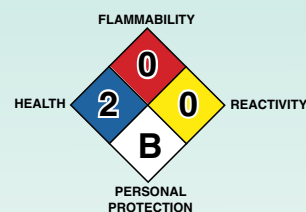

HMIS Rating